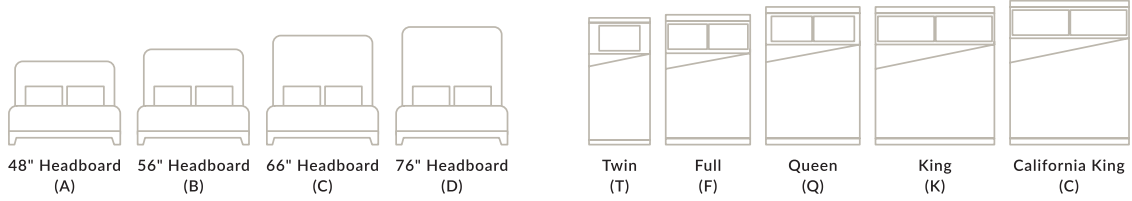

2 Choose your headboard height and bed size.

All headboards are available in 48", 56", 66" and 76" heights. All headboards (H) and beds (PF) are available in Twin, Full, Queen, King and California King sizes.

3 Choose your leg style.

Wood Species: Maple. All legs have a 4" height.

4 Add optional* wood molding.

Wood Species: Maple. Height: 1.5"
Wood Molding is optional* with a charge and is applied to the base of the footboard and side rails. Molding does not change bed height.
**Optional charges apply.*