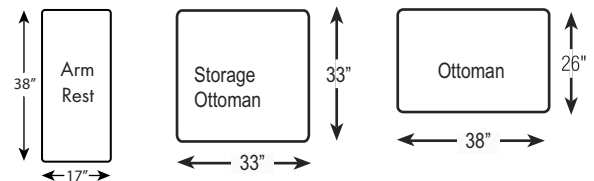

944530 chair

944580 long sofa

Bed Pillow Back Styles	Box Border Back Styles	Description	Overall			Seat			Arm	No. of Cushions	Construction Codes
			W	D	H	W	D	H			
944580	84380	Long Sofa	97	38	38	79	22	21	29	2	EIT
944570	84370	Sofa	86	38	38	68	22	21	29	2	EIT
944550	84350	Loveseat	64	38	38	46	22	21	29	2	EIT
944530	84330	Chair	46	38	38	28	22	21	29	1	EIT
944527		Arm Rest	17	38	25						EIT
944510		Ottoman	38	26	18					1	H
944598		Storage Ottoman	33	33	20	inside storage 29w x 29d x 9h					H
944575	84375	Sleeper - Queen	86	38	38	68	22	21	29	2	IT

Sofa group pieces cannot be adjoined with sectional pieces because of design differences. The description "left arm" or "right arm" designates which side the arm is on when you are facing the piece.

1/4" = 1'