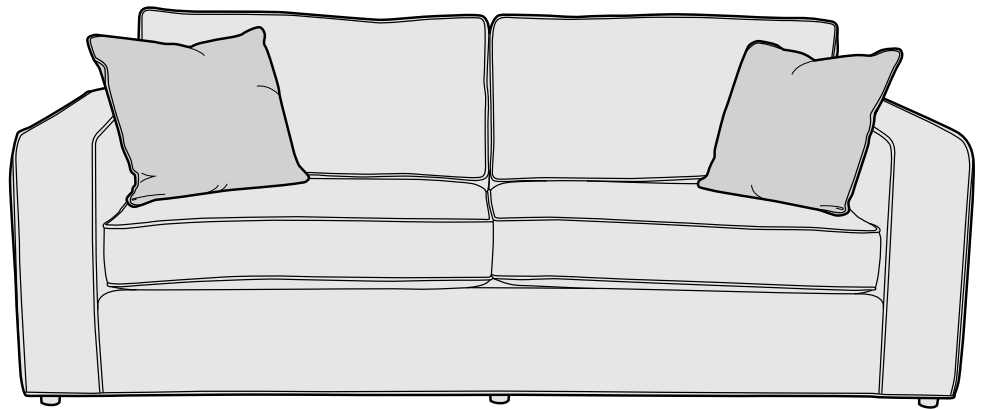

# MILFORD

With a generous track arm, loose cushion options and comfortable seating, Milford pairs well with modern and transitional designs. The clean simple silhouette is ideal for lifestyle looks in many fabric applications.

944530 chair

944580 long sofa

Bed Pillow Back Styles	Box Border Back Styles	Description	Overall			Seat			Arm	No. of Cushions	Construction Codes
			W	D	H	W	D	H			
944580	84380	Long Sofa	97	38	38	79	22	21	29	2	EIT
944570	84370	Sofa	86	38	38	68	22	21	29	2	EIT
944550	84350	Loveseat	64	38	38	46	22	21	29	2	EIT
944530	84330	Chair	46	38	38	28	22	21	29	1	EIT
944527		Arm Rest	17	38	25						EIT
944510		Ottoman	38	26	18					1	H
944598		Storage Ottoman	33	33	20	inside storage 29w x 29d x 9h					H
944575	84375	Sleeper - Queen	86	38	38	68	22	21	29	2	IT

Sofa group pieces cannot be adjoined with sectional pieces because of design differences. The description "left arm" or "right arm" designates which side the arm is on when you are facing the piece.

1/4" = 1'