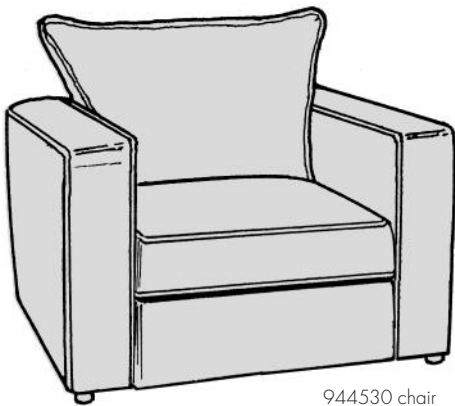

# MILFORD

With a generous track arm, loose cushion options and comfortable seating, Milford pairs well with modern and transitional designs. The clean simple silhouette is ideal for lifestyle looks in many fabric applications.

944530 chair

944580 long sofa

Bed Pillow Back Styles	Box Border Back Styles	Description	Overall			Seat			Arm	No. of Cushions	Construction Codes
			W	D	H	W	D	H			
944580	84380	Long Sofa	97	38	38	79	22	21	29	2	EIT
944570	84370	Sofa	86	38	38	68	22	21	29	2	EIT
944550	84350	Loveseat	64	38	38	46	22	21	29	2	EIT
944530	84330	Chair	46	38	38	28	22	21	29	1	EIT
944527		Arm Rest	17	38	25						EIT
944510		Ottoman	38	26	18					1	H
944598		Storage Ottoman	33	33	20	inside storage 29w x 29d x 9h					H
944575	84375	Sleeper - Queen	86	38	38	68	22	21	29	2	IT

Sofa group pieces cannot be adjoined with sectional pieces because of design differences. The description "left arm" or "right arm" designates which side the arm is on when you are facing the piece.

1/4" = 1'