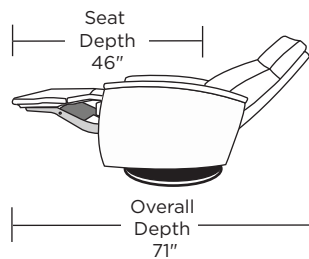

GOR-RV5-ST