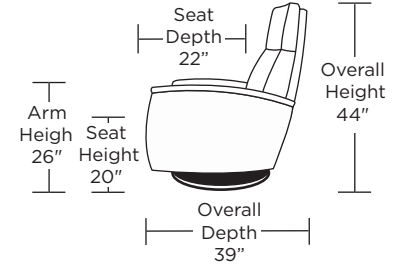

GOR-RV7-XT