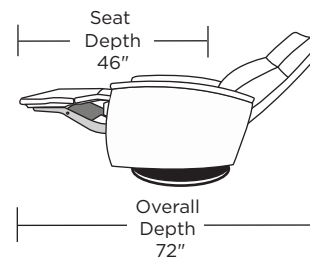

Please use actual leather, fabric, Crypton®, Sunbrella® and Ultrasuede® swatches when specifying furniture as the colors shown may vary due to the printing process.

Wall clearance is 12-17"

**GOR-RV5-ST**

**GOR-RV5-ST**

**GOR-RV5-ST**

**GOR-RV5-ST**

**GOR-RV7-ST**

**GOR-RV7-ST**

**GOR-RV7-ST**

**GOR-RV7-ST**

**GOR-RV7-XT**