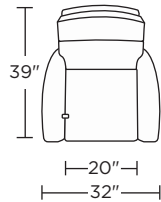

GOR-RV5-ST