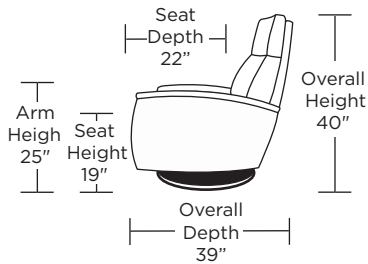

GOR-RV5-ST