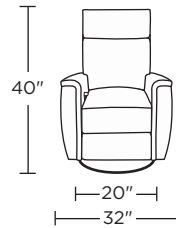

Please use actual leather, fabric, Crypton®, Sunbrella® and Ultrasuede® swatches when specifying furniture as the colors shown may vary due to the printing process.

Wall clearance is 12-17"

**GOR-RV5-ST**