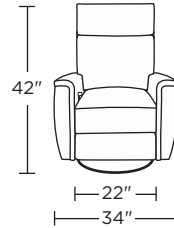

Please use actual leather, fabric, Crypton®, Sunbrella® and Ultrasuede® swatches when specifying furniture as the colors shown may vary due to the printing process.

Wall clearance is 12-17"

**GOR-RV5-ST**

**GOR-RV5-ST**

**GOR-RV5-ST**

**GOR-RV5-ST**

**GOR-RV7-ST**

**GOR-RV7-ST**

**GOR-RV7-ST**

**GOR-RV7-ST**

**GOR-RV7-XT**