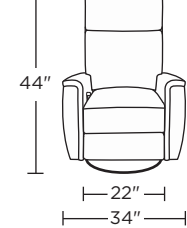

GOR-RV7-XT