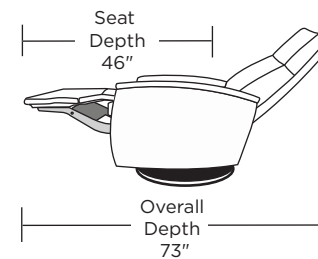

GOR-RV7-XT

All dimensions are approximate and subject to change. V.05.07.20

U.S. Patent # 8882190 & 9504328
China Patent #201280015832, 201510836445, & 201510836650
Additional patents pending

Note: Microfiber fabrics such as SUEDELIFE and VEELIFE not suggested for this style