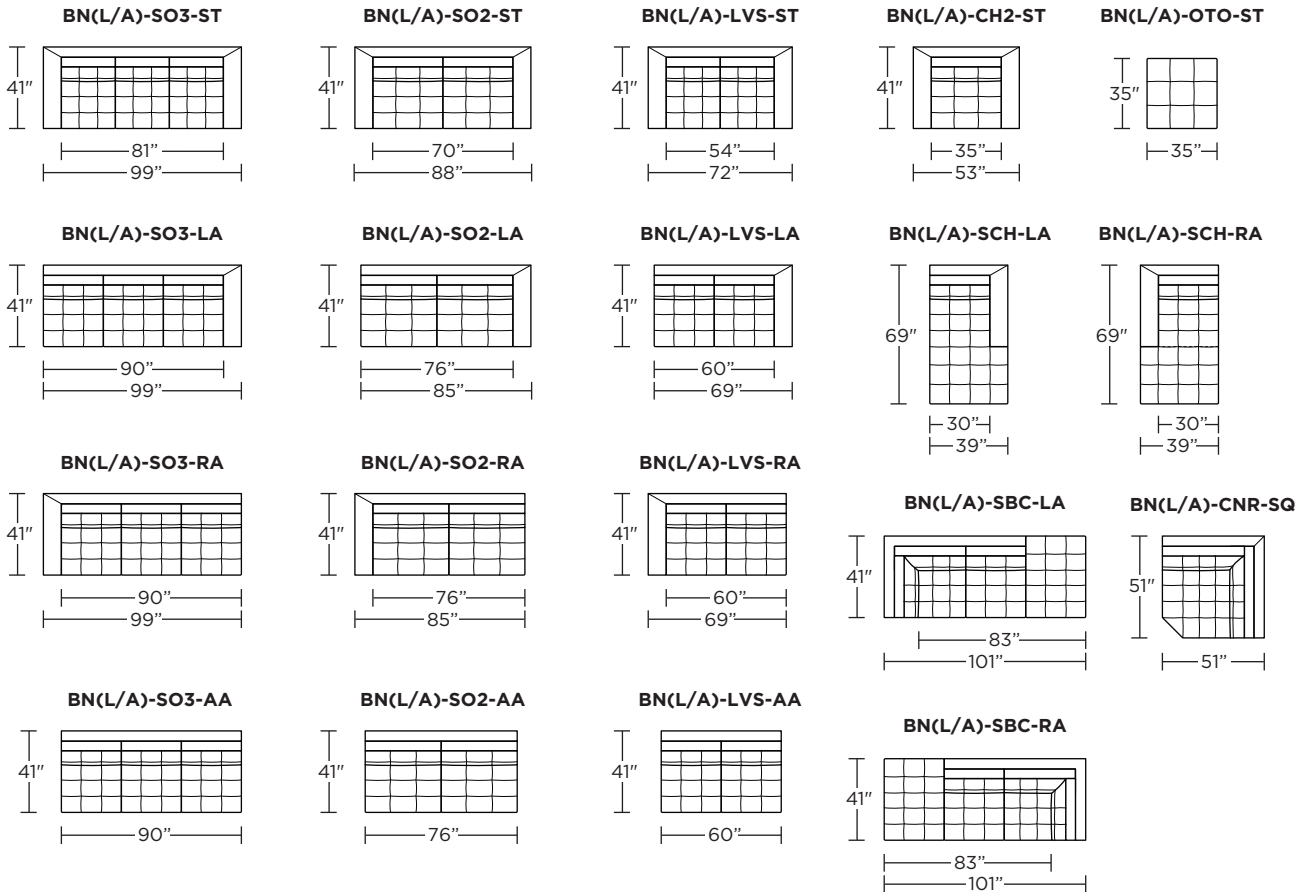

Options:

- Contrasting stitch detail available in Black, Brown, Charcoal, Cream, Espresso, Grey, Lemon, Pink, Royal, Scarlet, Tangerine, or Teal thread color
- High leg Barcelona available with aluminum legs in Black, Bronze or Polished finish
- Low leg Barcelona available with plinth base in Black, Bronze or Polished finish

BNL = LOW LEG
BNA = HIGH LEG

Scale: 1/8 inch = 1 foot
All dimensions are approximate and subject to change.
Specify components from the sitting position.

V.07.26.21