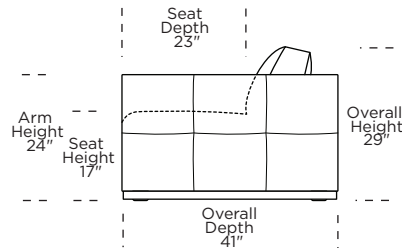

BARCELONA

Standard Features:

- Advanced unidirectional suspension system
- Premium high-density, high-resiliency foam seat cushions
- Loose back and seat cushions
- Lifetime warranty on frame and suspension
- Quick-ship delivery
- Double-needle quilting combined with single-needle top-stitch with thick thread

Options:

- Contrasting stitch detail available in Black, Brown, Charcoal, Cream, Espresso, Grey, Lemon, Pink, Royal, Scarlet, Tangerine, or Teal thread color
- High leg Barcelona available with aluminum legs in Black, Bronze or Polished finish
- Low leg Barcelona available with plinth base in Black, Bronze or Polished finish

Please use actual leather, fabric, Crypton®, Sunbrella® and Ultrasuede® swatches when specifying furniture as the colors shown may vary due to the printing process.

Barcelona Low Leg (BNL):