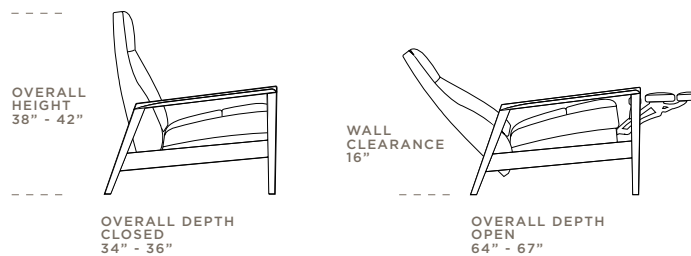

RE-INVENTED RECLINER™

EXPERIENCE THE INVISIBLE

FEATURES & OPTIONS

- Manual or power push-back reclining options available
- Back heights in Standard and Extra Tall (options vary by style)
- Choose from hundreds of fabrics and leathers
- Multiple leg finishes available (options vary by style)

MULTIPLE LEG FINISHES

WOOD

METAL

STYLES