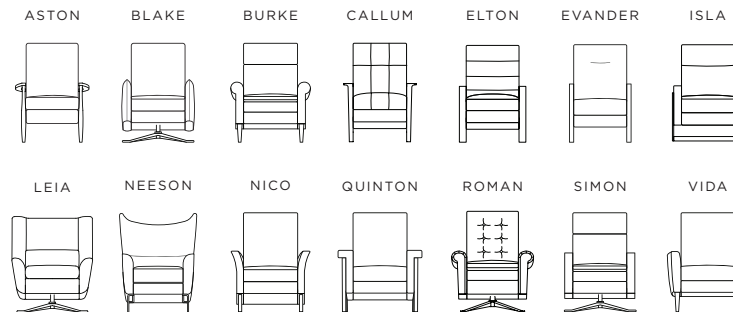

RE-INVENTED RECLINER™

EXPERIENCE THE INVISIBLE

FEATURES & OPTIONS

- Manual or power push-back reclining options available
- Back heights in Standard and Extra Tall (options vary by style)
- Choose from hundreds of fabrics and leathers
- Multiple leg finishes available (options vary by style)

MULTIPLE LEG FINISHES

WOOD

METAL

STYLES