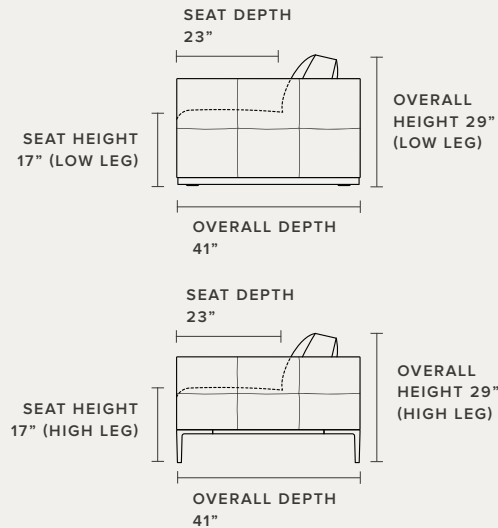

METROPOLIS

EXPERIENCE LUXURY REDEFINED

FEATURES & OPTIONS

- Four unique styles
- Identical metal base detail on high leg options
- Identical plinth base detail on low leg options
- Consistent "sit" across all 4 styles
- Advanced unidirectional suspension system
- Premium high-density, high-resiliency foam seat cushions
- Loose back and seat cushions
- Lifetime warranty on frame and suspension
- Manhattan offers contrast micro-welt with any cover at no charge
- Decorative stitch options

DECORATIVE STITCH OPTIONS

AVAILABLE IN 10+ COLORS